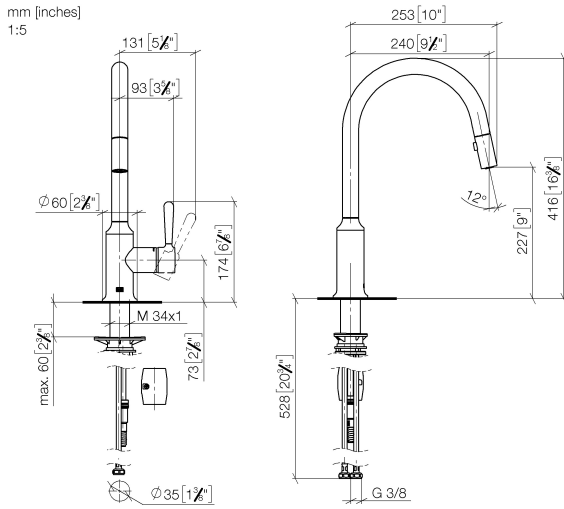

33 870 809

- 240mm projection
- pivotable spout 360°
- Optional swivel limiter available with swivel limiter set 12 823 970 90
- air-enriched flow and spray flow
- 1800 mm metal shower hose
- sprayface with anti-scaling system
- max. flow 8 l/min at 3 bar flow pressure
- lead-free
- This product can help a building meet the requirements of Green Building Rating Systems, e.g. LEED®, BREEAM®, DGNB

Recommended miscellaneous

Swivel limitation set -

12 823 970 90

Recommended miscellaneous

VAIA Dispenser with rosette -
Brushed Chrome

82 434 809-93

33 870 809

Flow rate chart

Certificates

LGA_28657.

Belgaqua_24-005-27_3.

33 870 809

Spare parts list

No.	Item Number	Name	Quantity used	Delivery time
1	90 28 22 397 00-93	spout	1	20
2	90 15 05 064 05 90	cartridge	1	2
3	09 14 10 190 90	seal	1	2
4	09 28 30 030-93	cover	1	60
5	90 20 80 052 00-93	handle	1	20
6	04 28 20 067 00 90	pipe	1	2
7	90 24 03 253 00 90	adaptor	1	2
8	04 30 02 120 00-85	hose	1	30
9	04 21 50 010 00 90	accessories	1	2
10	04 30 04 101 00 90	hose	2	2
11	04 30 11 040 00 90	fixing set	1	2
12	90 18 40 317 00-93	shower	1	20